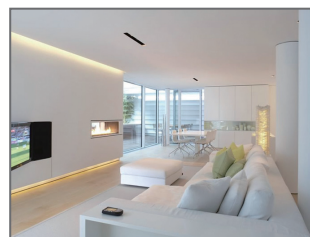

Setting up an IP surveillance system is easy as 1-2-3

4CH/8CH Lite NVR Solution

Upgrade to NVR is never this easy! The embedded Linux Lite NVR Solution supports plug-and-play with hassle-free installation. Forget all the annoying network settings. No need for additional PCs. Simply connect all the devices, turn on the NVR, and the system is ready to go.

- True plug-and-play, as easy as DVR
- 1080p real time recording at 25/30fps
- HDMI local display for 1080p image quality
- Pentaplex multi-task (live view/recording/setup/network/backup)
- Dual network interfaces for better bandwidth control
- Flexible remote access via web, mobile APP or CMS
- Free 128CH CMS

Home

1. Plug

Connect all devices

2. Click

Quick setup

3. Play

Ready to go